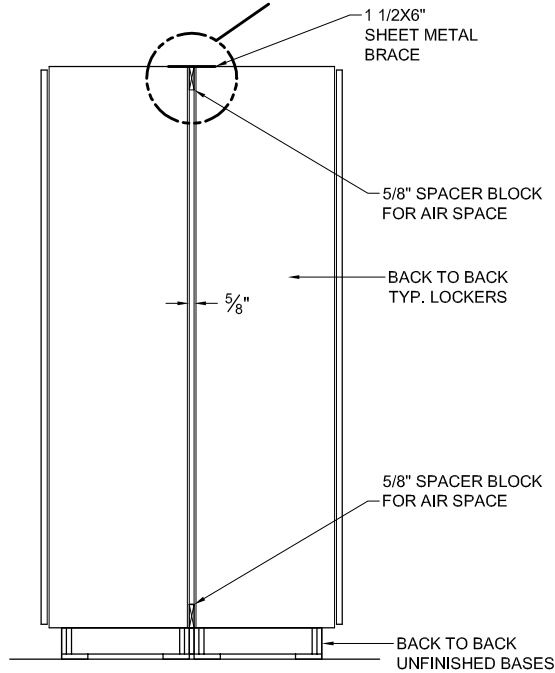

PLAN VIEW - BACK TO BACK LOCKERS

TOP SECTION OF
BACK TO BACK LOCKERS

ELEVATION VIEW - BACK TO BACK LOCKERS

P.O. BOX 4090 ONTARIO CA 91761
(909) 988-2871 FAX (909) 988-7263

PRODUCTS, INC.

DRW. BY:

R.L.

BACK TO BACK LOCKERS