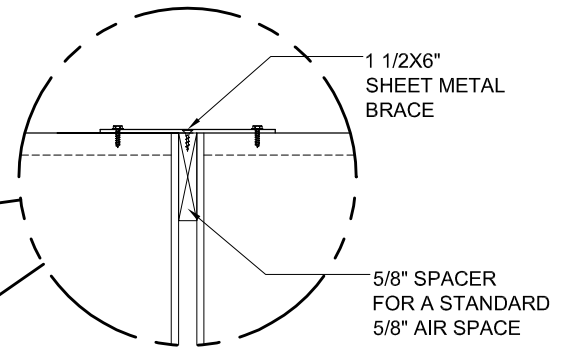

PLAN VIEW - BACK TO BACK LOCKERS

TOP SECTION OF
BACK TO BACK LOCKERS

ELEVATION VIEW - BACK TO BACK LOCKERS

P.O. BOX 4090 ONTARIO CA 91761
(909) 988-2871 FAX (909) 988-7263

PRODUCTS, INC.

DRW. BY:

R.L.

BACK TO BACK LOCKERS